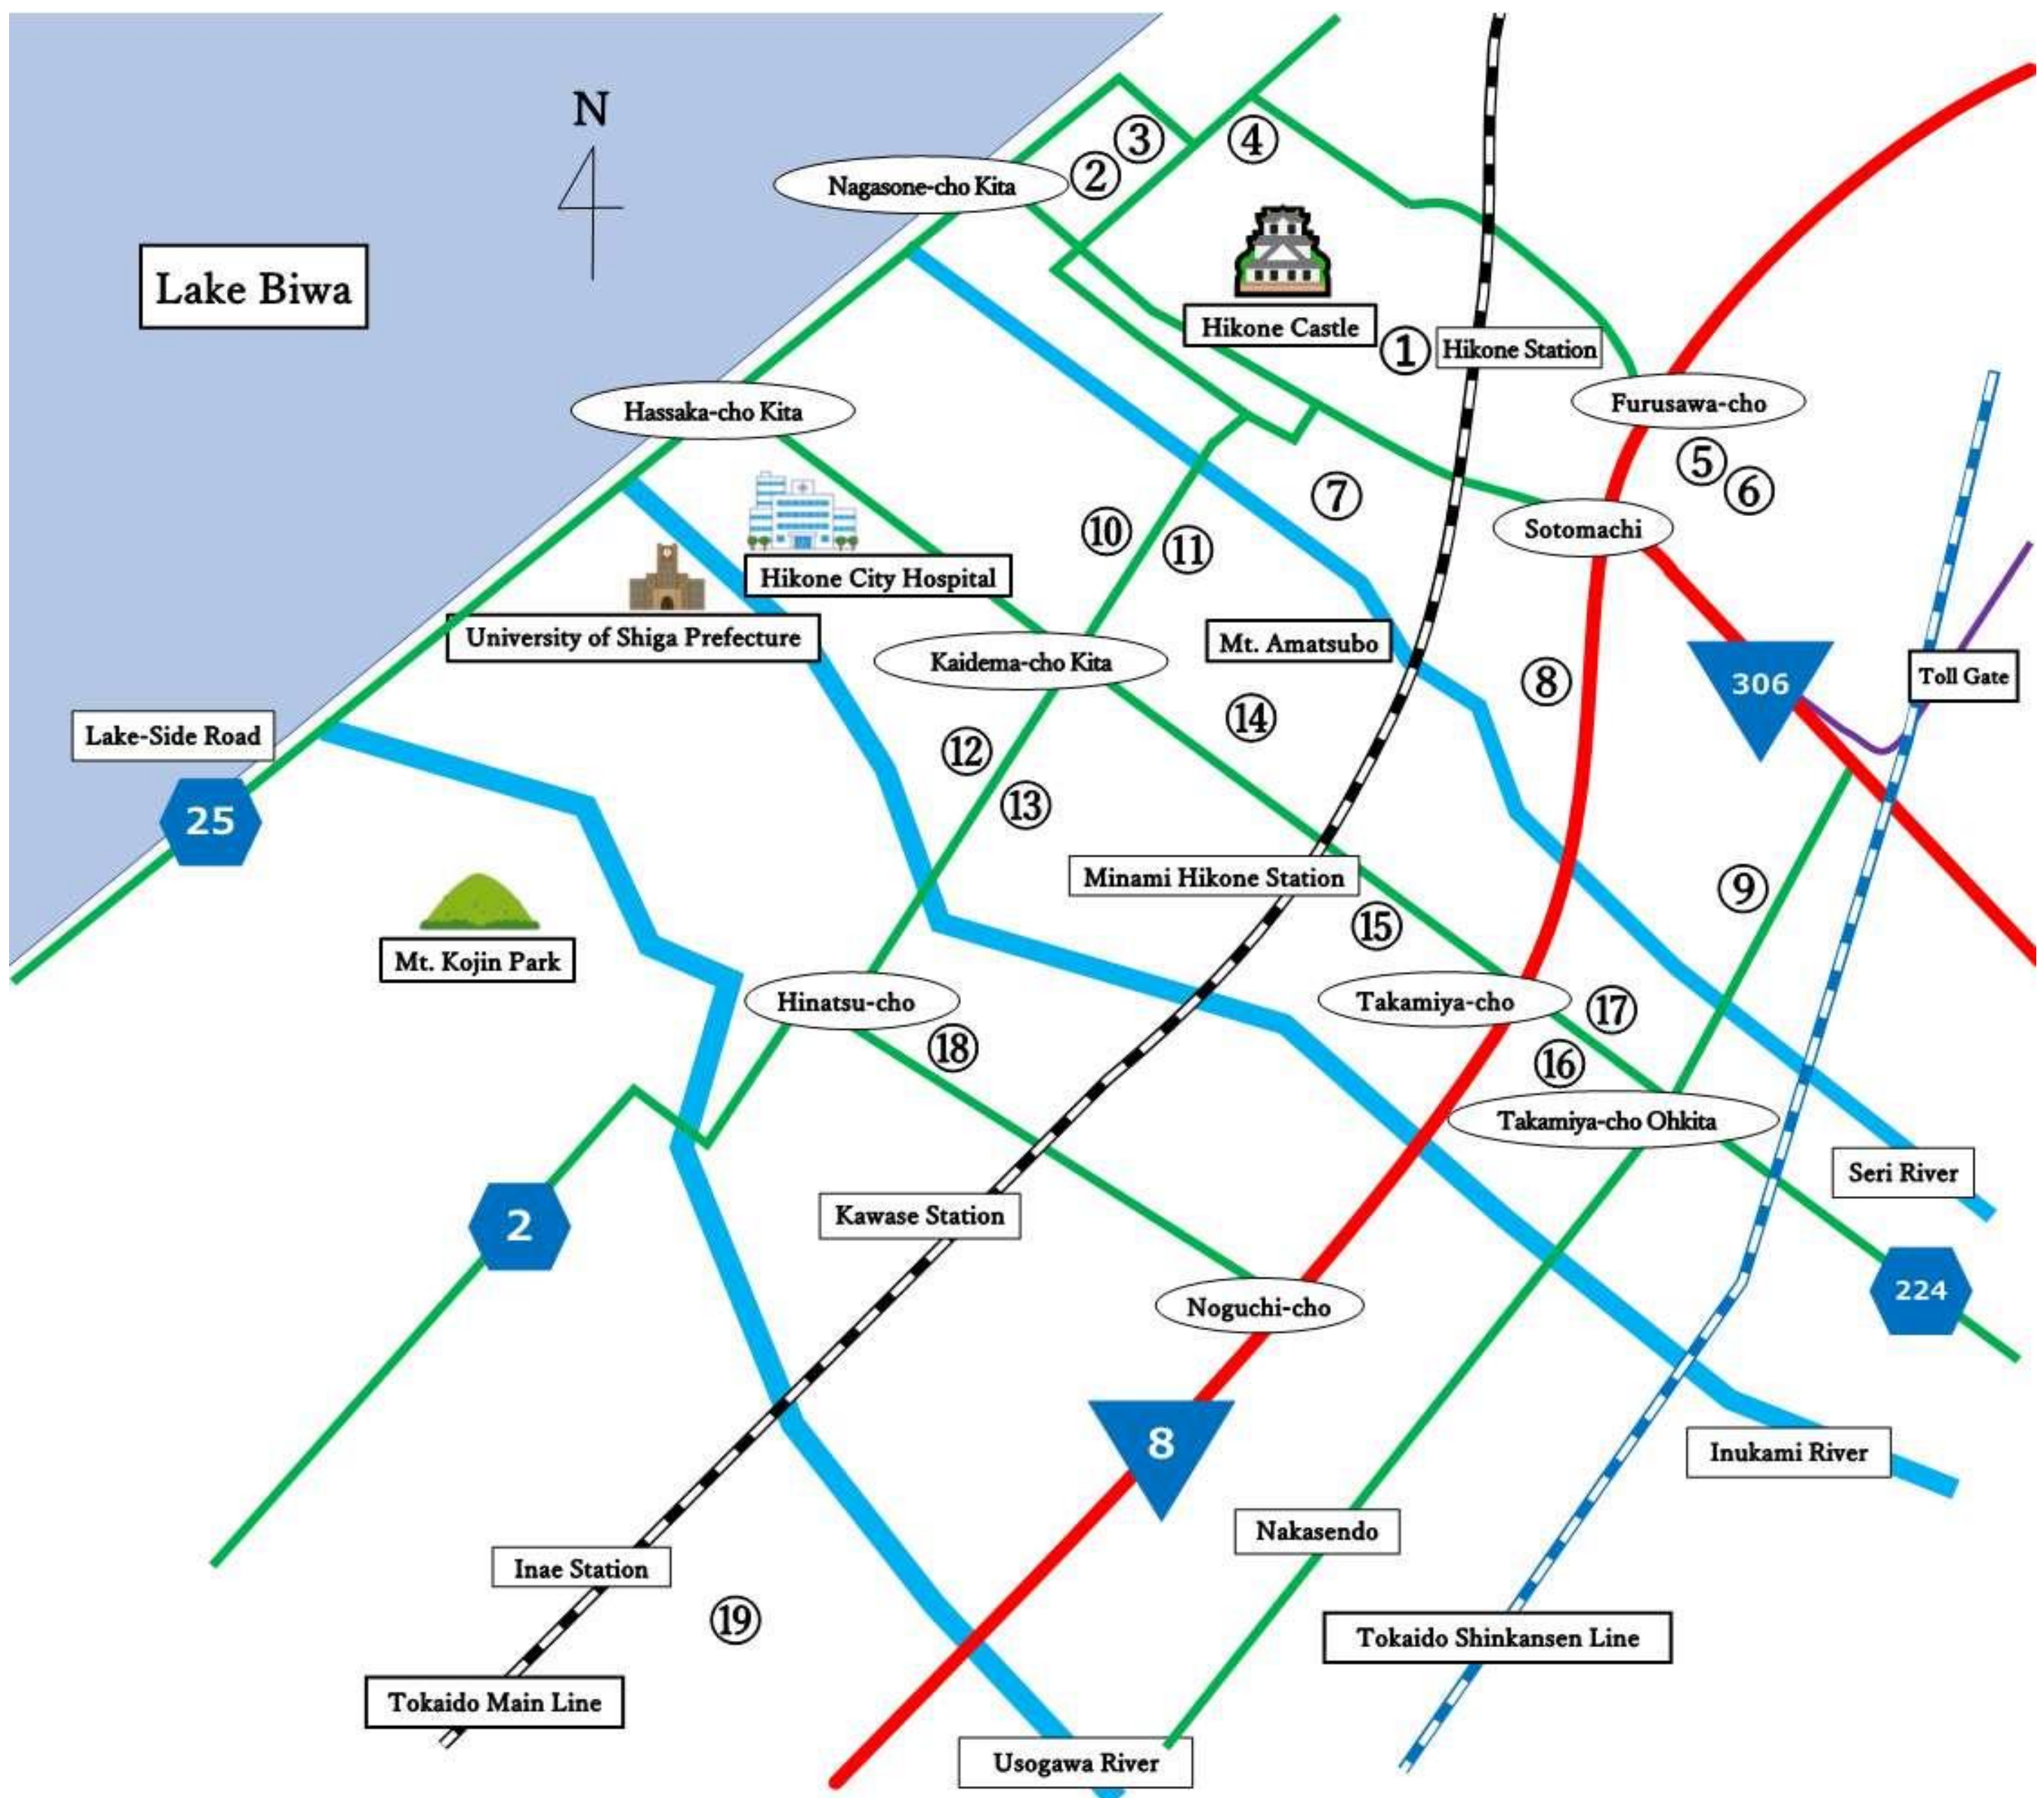

# A List of Places That Collect Recyclable Materials

- The following are the places recognized by the city at the time of this list's publication. Therefore, there may be additional locations collecting recyclable materials in Hikone.
- Some stores offer points in exchange for recyclable materials you bring in. For further details, please inquire with the store directly.

## Map of Stores Collecting Recyclables

\*Please read the back of this information sheet for further details about each store.

☆Recyclable materials can be collected by your neighborhood association or the city. For further details, please ask the head of your neighborhood association.